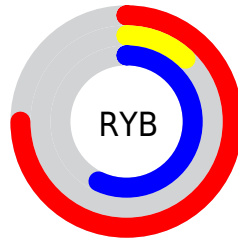

## Conversions Part 2

<b>Format</b>	<b>Color</b>
<b>R<sub>YB</sub></b>	191, 31, 146
Decimal	12525458
CIE <sub>Lab</sub>	44.42, 68.91, -23.75
CIE <sub>LCh</sub>	44, 72.889, 340.987
Yxy	14.1317, 0.3892, 0.2025
Android (android.graphics.Color)	4290715538 (0xFFBF1F92)
YUV	91.9500, 26.6466, 86.8668
Hunter-Lab	37.5921, 63.1984, -18.6199

# Details

The RGB color **191, 31, 146** is a dark color, and the websafe version is hex **CC3399**. A complement of this color would be **31, 191, 76**, and the grayscale version is **92, 92, 92**.

A 20% lighter version of the original color is **251, 97, 200**, and **133, 0, 95** is the 20% darker color. If you saturate the color by 10%, you get **191, 12, 141**, and if you desaturate by 10%, it is **191, 50, 151**.

# Distribution

- Red (75%)
- Green (12%)
- Blue (57%)

- Red (75%)
- Yellow (12%)
- Blue (57%)

- Cyan (0%)
- Magenta (84%)
- Yellow (24%)
- Black (25%)

- Cyan (25%)
- Magenta (88%)
- Yellow (43%)