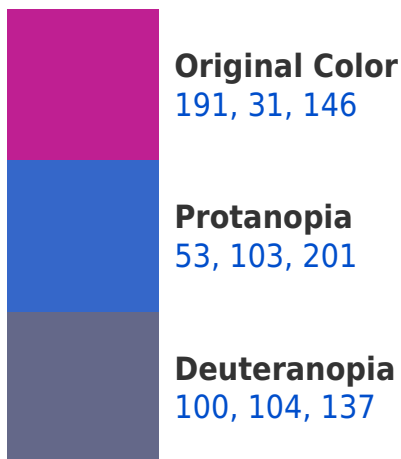

# Black Background

This preview shows how the RGB color 191, 31, 146 looks on a black background.

## RGB 191, 31, 146 Background

This preview shows how black text looks on a background with the RGB color 191, 31, 146.

This preview shows how white text looks on a background with the RGB color 191, 31, 146.

## Dichromacy

**Tritanopia**  
185, 63, 66

# Trichromacy

**Original Color**

191, 31, 146

**Protanomaly**

103, 77, 181

**Deuteranomaly**

133, 77, 140

**Tritanomaly**