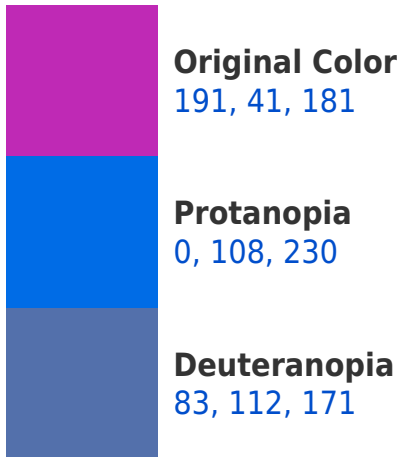

# Black Background

This preview shows how the RGB color 191, 41, 181 looks on a black background.

## RGB 191, 41, 181 Background

This preview shows how black text looks on a background with the RGB color 191, 41, 181.

This preview shows how white text looks on a background with the RGB color 191, 41, 181.

## Dichromacy

**Tritanopia**  
181, 79, 84

# Trichromacy

**Original Color**

191, 41, 181

**Protanomaly**

69, 84, 212

**Deuteranomaly**

122, 86, 175

**Tritanomaly**