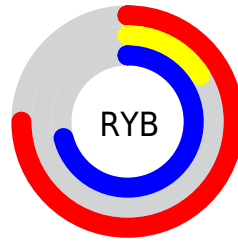

# Details

The RGB color **191, 41, 181** is a dark color, and the websafe version is hex **CC33CC**. A complement of this color would be **41, 191, 51**, and the grayscale version is **101, 101, 101**.

A 20% lighter version of the original color is **251, 105, 237**, and **133, 0, 127** is the 20% darker color. If you saturate the color by 10%, you get **191, 22, 180**, and if you desaturate by 10%, it is **191, 60, 182**.

# Distribution

Red (75%)

Green (16%)

Blue (71%)

Red (75%)

Yellow (16%)

Blue (71%)

Cyan (0%)