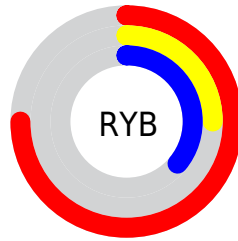

# Details

The RGB color **191, 63, 92** is a dark color, and the websafe version is hex **CC3366**. A complement of this color would be **63, 191, 162**, and the grayscale version is **105, 105, 105**.

A 20% lighter version of the original color is **252, 118, 142**, and **132, 0, 47** is the 20% darker color. If you saturate the color by 10%, you get **191, 44, 77**, and if you desaturate by 10%, it is **191, 82, 107**.

# Distribution

Red (75%)

Green (25%)

Blue (36%)

Red (75%)

Yellow (25%)

Blue (36%)

Cyan (0%)