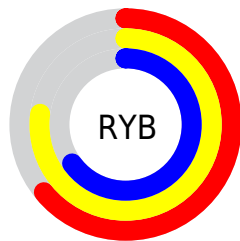

Red (64%)

Yellow (77%)

Blue (65%)