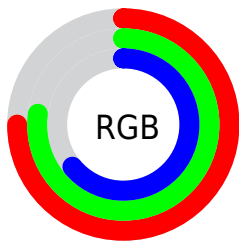

Distribution

Red (75%)

Green (77%)

Blue (64%)