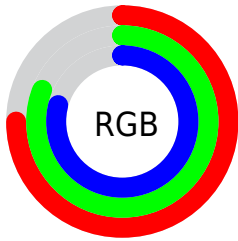

Distribution

- Red (75%)
- Green (81%)
- Blue (79%)