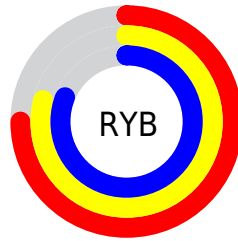

- Red (75%)
- Yellow (79%)
- Blue (81%)