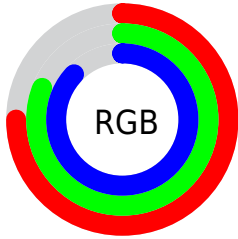

Distribution

- Red (75%)
- Green (81%)
- Blue (87%)