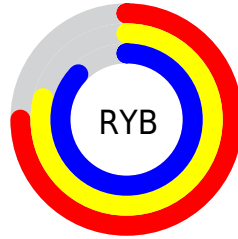

- Red (75%)
- Yellow (79%)
- Blue (87%)