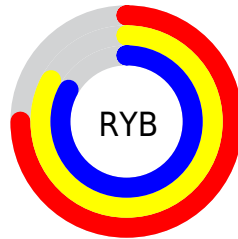

- Red (75%)
- Yellow (83%)
- Blue (83%)