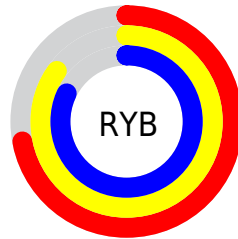

# Details

The RGB color **192, 218, 184** is a light color, and the websafe version is hex **C9C999**. A complement of this color would be **210, 184, 218**, and the grayscale version is **206, 206, 206**.

A 20% lighter version of the original color is **249, 255, 240**, and **138, 163, 131** is the 20% darker color. If you saturate the color by 10%, you get **175, 218, 162**, and if you desaturate by 10%, it is **209, 218, 206**.

# Distribution

Red (75%)

Green (85%)

Blue (72%)

Red (72%)

Yellow (85%)

Blue (82%)

Cyan (12%)