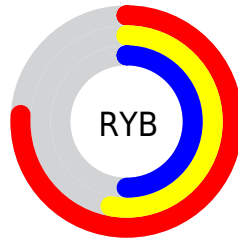

# Details

The RGB color **193, 134, 128** is a light color, and the websafe version is hex **CC9999**. A complement of this color would be **128, 187, 193**, and the grayscale version is **151, 151, 151**.

A 20% lighter version of the original color is **251, 188, 181**, and **138, 84, 79** is the 20% darker color. If you saturate the color by 10%, you get **193, 116, 109**, and if you desaturate by 10%, it is **193, 152, 147**.

# Distribution

Red (76%)

Green (53%)

Blue (50%)

Red (76%)

Yellow (53%)

Blue (50%)

Cyan (0%)