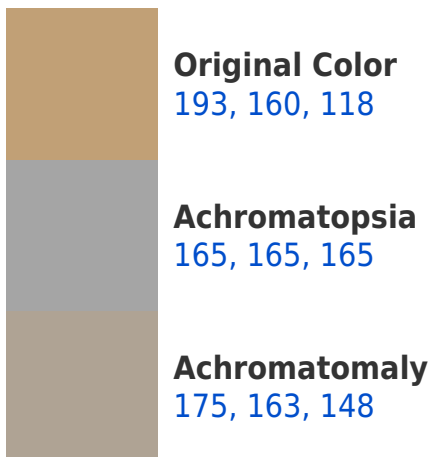

## RGB 193, 160, 118 Background

This preview shows how black text looks on a background with the RGB color 193, 160, 118.

This preview shows how white text looks on a background with the RGB color 193, 160, 118.

## Dichromacy

**Original Color**  
193, 160, 118

**Protanopia**  
178, 165, 120

**Deuteranopia**  
197, 159, 118

**Tritanopia**  
198, 154, 166

# Trichromacy

# Monochromacy