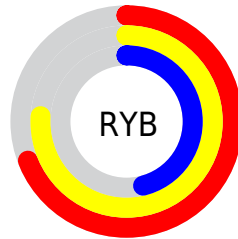

- Red (69%)
- Yellow (76%)
- Blue (46%)