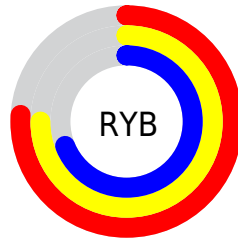

Details

The RGB color **193, 184, 176** is a light color, and the websafe version is hex **CCCCCC**. A complement of this color would be **176, 185, 193**, and the grayscale version is **186, 186, 186**.

A 20% lighter version of the original color is **249, 240, 232**, and **139, 131, 124** is the 20% darker color. If you saturate the color by 10%, you get **193, 174, 157**, and if you desaturate by 10%, it is **193, 194, 195**.

Distribution

Red (76%)

Green (72%)

Blue (69%)

Red (76%)

Yellow (75%)

Blue (69%)

Cyan (0%)