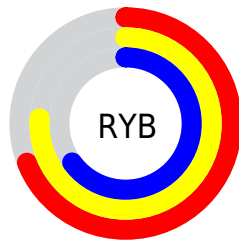

Red (69%)

Yellow (76%)

Blue (65%)