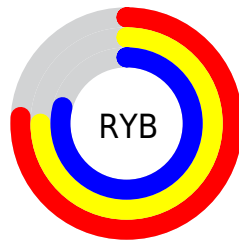

Red (76%)

Yellow (75%)

Blue (79%)