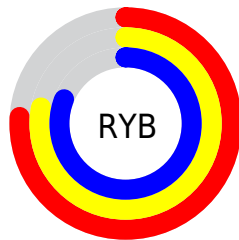

- Red (76%)
- Yellow (78%)
- Blue (81%)