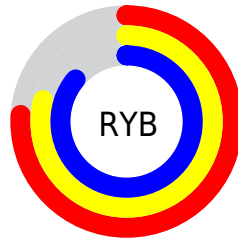

- Red (76%)
- Yellow (79%)
- Blue (86%)