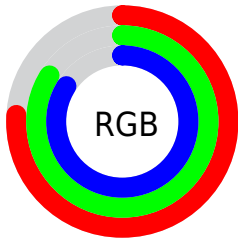

Distribution

- Red (76%)
- Green (84%)
- Blue (84%)