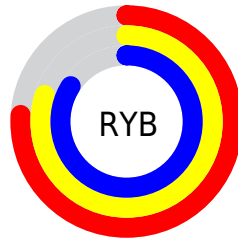

- Red (76%)
- Yellow (80%)
- Blue (84%)