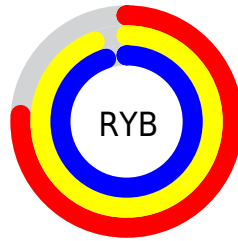

- Red (76%)
- Yellow (94%)
- Blue (95%)