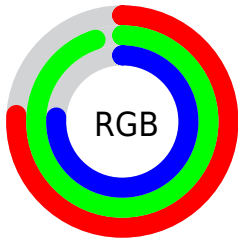

Distribution

- Red (76%)
- Green (95%)
- Blue (76%)