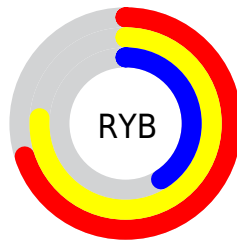

# Details

The RGB color **194, 154, 105** is a light color, and the websafe version is hex **CC9966**. A complement of this color would be **105, 145, 194**, and the grayscale version is **161, 161, 161**.

A 20% lighter version of the original color is **252, 208, 157**, and **138, 103, 57** is the 20% darker color. If you saturate the color by 10%, you get **194, 145, 86**, and if you desaturate by 10%, it is **194, 163, 124**.

# Distribution

Red (76%)

Green (60%)

Blue (41%)

Red (70%)

Yellow (76%)

Blue (41%)

Cyan (0%)