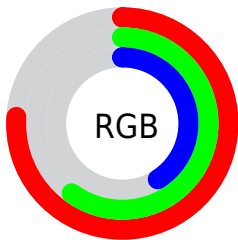

Distribution

Red (76%)

Green (60%)

Blue (41%)