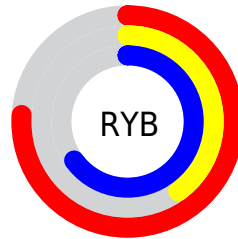

# Details

The RGB color **195, 103, 165** is a light color, and the websafe version is hex **CC6699**. A complement of this color would be **103, 195, 133**, and the grayscale version is **137, 137, 137**.

A 20% lighter version of the original color is **253, 157, 220**, and **139, 51, 113** is the 20% darker color. If you saturate the color by 10%, you get **195, 84, 159**, and if you desaturate by 10%, it is **195, 122, 171**.

# Distribution

Red (76%)

Green (40%)

Blue (65%)

Red (76%)

Yellow (40%)

Blue (65%)

Cyan (0%)