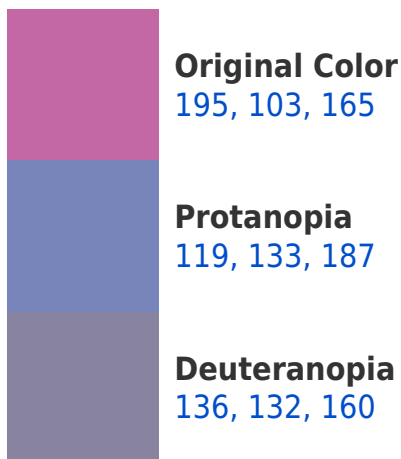

# Black Background

This preview shows how the RGB color 195, 103, 165 looks on a black background.

## RGB 195, 103, 165 Background

This preview shows how black text looks on a background with the RGB color 195, 103, 165.

This preview shows how white text looks on a background with the RGB color 195, 103, 165.

## Dichromacy

**Tritanopia**  
190, 112, 121

# Trichromacy

**Original Color**  
195, 103, 165

**Protanomaly**  
147, 122, 179

**Deuteranomaly**  
157, 121, 162

**Tritanomaly**  
192, 109, 137