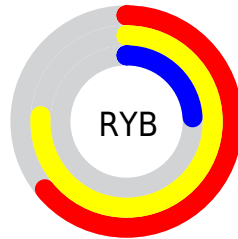

Details

The RGB color **195, 138, 62** is a dark color, and the websafe version is hex **CC9933**. The color can be described as dark muted orange. A complement of this color would be **62, 119, 195**, and the grayscale version is **147, 147, 147**.

A 20% lighter version of the original color is **255, 191, 113**, and **137, 88, 7** is the 20% darker color. If you saturate the color by 10%, you get **195, 130, 43**, and if you desaturate by 10%, it is **195, 146, 82**.

Distribution

Red (76%)

Green (54%)

Blue (24%)

Red (64%)

Yellow (76%)

Blue (24%)

Cyan (0%)