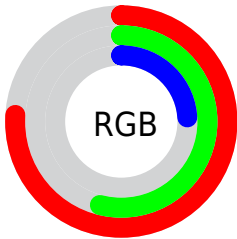

Distribution

Red (76%)

Green (54%)

Blue (24%)