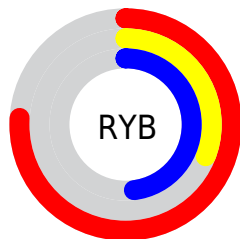

- Red (76%)
- Yellow (31%)
- Blue (48%)