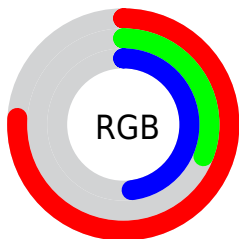

Distribution

- Red (76%)
- Green (31%)
- Blue (48%)