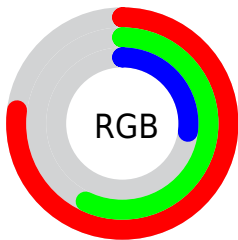

Distribution

Red (77%)

Green (57%)

Blue (27%)