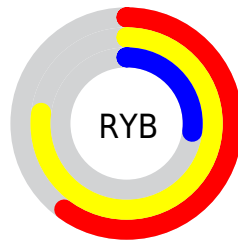

Details

The RGB color **196, 145, 69** is a dark color, and the websafe version is hex **CC9933**. The color can be described as middle muted orange. A complement of this color would be **69, 120, 196**, and the grayscale version is **152, 152, 152**.

A 20% lighter version of the original color is **255, 199, 120**, and **139, 95, 17** is the 20% darker color. If you saturate the color by 10%, you get **196, 137, 49**, and if you desaturate by 10%, it is **196, 153, 89**.

Distribution

Red (77%)

Green (57%)

Blue (27%)

Red (60%)

Yellow (77%)

Blue (27%)

Cyan (0%)