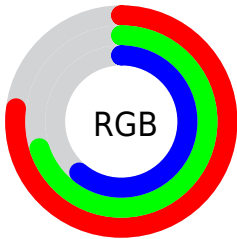

Distribution

Red (77%)

Green (70%)

Blue (61%)