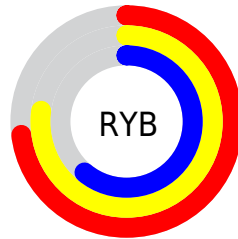

Details

The RGB color **196, 178, 155** is a light color, and the websafe version is hex **CCCCCC**. A complement of this color would be **155, 173, 196**, and the grayscale version is **181, 181, 181**.

A 20% lighter version of the original color is **253, 234, 209**, and **142, 125, 104** is the 20% darker color. If you saturate the color by 10%, you get **196, 169, 135**, and if you desaturate by 10%, it is **196, 187, 175**.

Distribution

Red (77%)

Green (70%)

Blue (61%)

Red (73%)

Yellow (77%)

Blue (61%)

Cyan (0%)