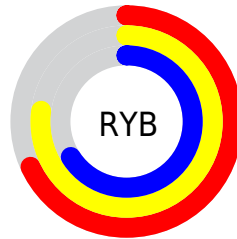

- Red (68%)
- Yellow (77%)
- Blue (66%)