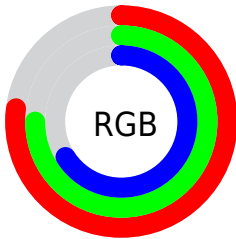

Distribution

- Red (77%)
- Green (75%)
- Blue (66%)