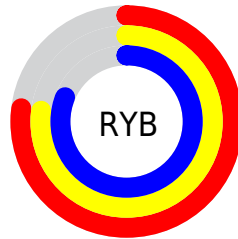

- Red (77%)
- Yellow (77%)
- Blue (81%)