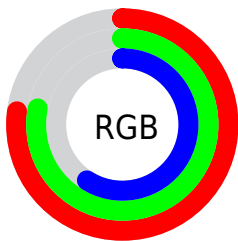

Distribution

- Red (77%)
- Green (78%)
- Blue (59%)