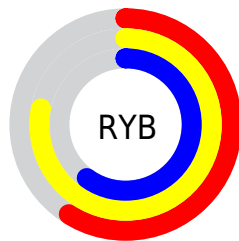

- Red (59%)
- Yellow (78%)
- Blue (60%)