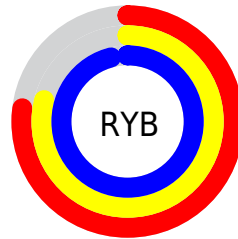

# Details

The RGB color **196, 203, 245** is a light color, and the websafe version is hex **CCCCFF**. A complement of this color would be **245, 238, 196**, and the grayscale version is **206, 206, 206**.

A 20% lighter version of the original color is 253, 255, 255, and **142, 149, 189** is the 20% darker color. If you saturate the color by 10%, you get **171, 182, 245**, and if you desaturate by 10%, it is **221, 224, 245**.

# Distribution

Red (77%)

Green (80%)

Blue (96%)

Red (77%)

Yellow (79%)

Blue (96%)

Cyan (20%)