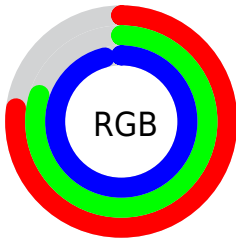

Distribution

Red (77%)

Green (80%)

Blue (96%)