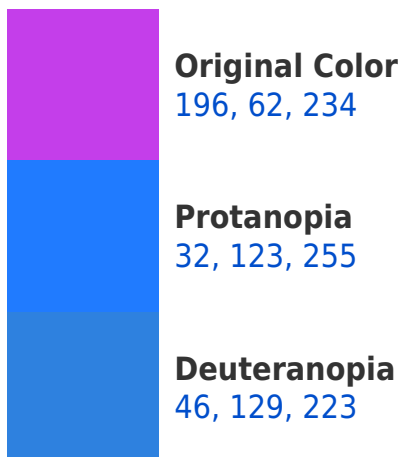

A 20% lighter version of the original color is **255, 122, 255**, and **137, 0, 177** is the 20% darker color. If you saturate the color by 10%, you get **191, 39, 234**, and if you desaturate by 10%, it is **201, 85, 234**.

62, 234, 108

117, 106, 108

181, 0, 40

54, 0, 12

Previews

White Background

This preview shows how the RGB color 196, 62, 234 looks on a white background.

Color Contrast Check

RGB 196, 62, 234 Background

This preview shows how black text looks on a background with the RGB color 196, 62, 234.

This preview shows how white text looks on a background with the RGB color 196, 62, 234.

Dichromacy

Tritanopia
179, 105, 113

Trichromacy

Original Color

196, 62, 234

Protanomaly

92, 101, 247

Deuteranomaly