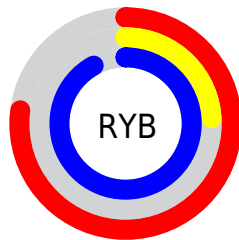

- Red (77%)
- Yellow (24%)
- Blue (92%)