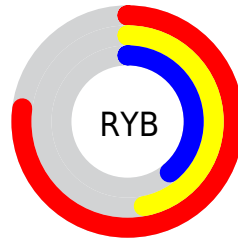

# Details

The RGB color **197, 116, 100** is a dark color, and the websafe version is hex **CC6666**. A complement of this color would be **100, 181, 197**, and the grayscale version is **139, 139, 139**.

A 20% lighter version of the original color is **255, 169, 151**, and **140, 66, 53** is the 20% darker color. If you saturate the color by 10%, you get **197, 100, 80**, and if you desaturate by 10%, it is **197, 132, 120**.

# Distribution

Red (77%)

Green (45%)

Blue (39%)

Red (77%)

Yellow (47%)

Blue (39%)

Cyan (0%)