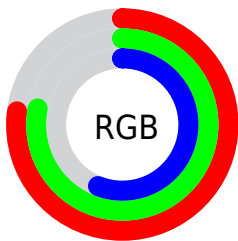

Distribution

- Red (77%)
- Green (78%)
- Blue (56%)