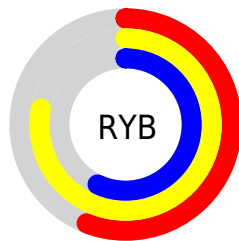

- Red (56%)
- Yellow (78%)
- Blue (57%)