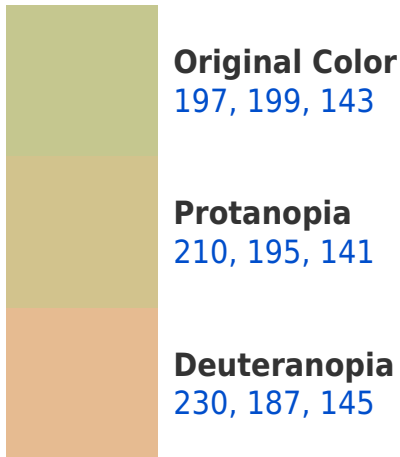

White Background

This preview shows how the RGB color 197, 199, 143 looks on a white background.

Color Contrast Check

Large Text (above 18pt) WCAG AA × Fail

Any Text WCAG AA × Fail

Large Text (above 18pt) WCAG AAA × Fail

Large Text (above 18pt) WCAG AAA ✓ Pass

Any Text WCAG AAA ✓ Pass

If you want to check with other color combinations, try the [Color Contrast Checker](#).

RGB 197, 199, 143 Background

This preview shows how black text looks on a background with the RGB color 197, 199, 143.

This preview shows how white text looks on a background with the RGB color 197, 199, 143.

Color Blindness Simulation

Color vision deficiency is a very complex topic, and I could not describe the different causes any better than Wikipedia does, so if you want to learn more, you should check out their [article about color blindness](#).

Dichromacy

Tritanopia

205, 191, 206

Trichromacy

Original Color

197, 199, 143

Protanomaly

205, 196, 142