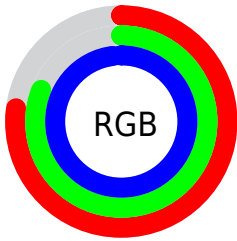

Distribution

- Red (77%)
- Green (81%)
- Blue (98%)