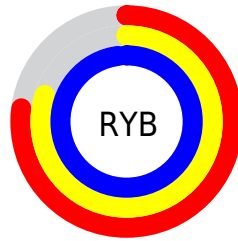

## Conversions Part 2

<b>Format</b>	<b>Color</b>
R <sub>Y</sub> B	197, 205, 251
Decimal	12963835
CIE Lab	83.68, 5.70, -22.67
CIE LCh	84, 23.378, 284.119
Yxy	63.4610, 0.2771, 0.2803
Android (android.graphics.Color)	4291153915 (0xFFC5CFFB)
YUV	209.0260, 20.6932, -10.5468
Hunter-Lab	79.6624, 1.1981, -18.8182

# Details

The RGB color **197, 207, 251** is a light color, and the websafe version is hex **CCCCFF**. A complement of this color would be **251, 241, 197**, and the grayscale version is **209, 209, 209**.

A 20% lighter version of the original color is 254, 255, 255, and **142, 153, 194** is the 20% darker color. If you saturate the color by 10%, you get **172, 187, 251**, and if you desaturate by 10%, it is **222, 227, 251**.

# Distribution

- Red (77%)
- Green (81%)
- Blue (98%)

- Red (77%)
- Yellow (80%)
- Blue (98%)

- Cyan (22%)
- Magenta (18%)
- Yellow (0%)
- Black (2%)

- Cyan (23%)
- Magenta (19%)
- Yellow (2%)