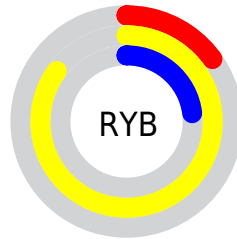

Details

The RGB color **197, 218, 37** is a light color, and the websafe version is hex **CCCC00**. The color can be described as light washed yellow. A complement of this color would be **58, 37, 218**, and the grayscale version is **192, 192, 192**.

A 20% lighter version of the original color is **255, 255, 101**, and **139, 163, 0** is the 20% darker color. If you saturate the color by 10%, you get **194, 218, 15**, and if you desaturate by 10%, it is **200, 218, 59**.

Distribution

Red (77%)

Green (85%)

Blue (15%)

Red (15%)

Yellow (85%)

Blue (23%)

Cyan (10%)