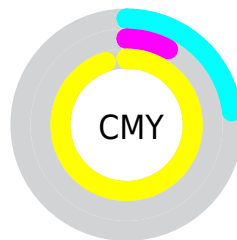

Details

The RGB color **197, 235, 12** is a dark color, and the websafe version is hex **CCFF33**. The color can be described as middle washed yellow. A complement of this color would be **50, 12, 235**, and the grayscale version is **199, 199, 199**.

A 20% lighter version of the original color is **255, 255, 93**, and **138, 179, 0** is the 20% darker color. If you saturate the color by 10%, you get **195, 235, 0**, and if you desaturate by 10%, it is **201, 235, 35**.

Distribution

Red (77%)

Green (92%)

Blue (5%)

Red (5%)

Yellow (92%)

Blue (20%)

Cyan (16%)

Magenta (0%)

Yellow (95%)

Black (8%)

Cyan (23%)

Magenta (8%)

Yellow (95%)

Brightness & Saturation Gradients

These gradients show how the RGB color 197, 235, 12 changes by changing the brightness by 10 percent. The first figure shows a shift by +10% for each color and the second figure -10%.