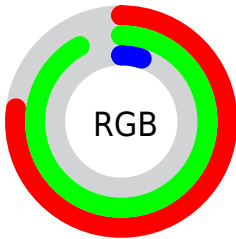

Distribution

Red (77%)

Green (92%)

Blue (5%)