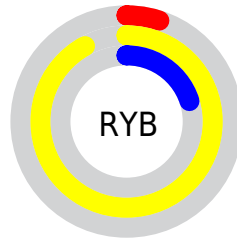

Red (5%)

Yellow (92%)

Blue (20%)