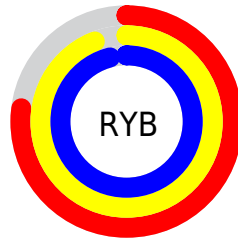

- Red (77%)
- Yellow (94%)
- Blue (96%)