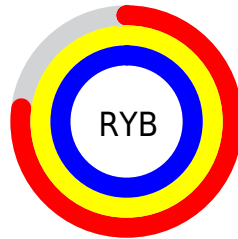

- Red (77%)
- Yellow (98%)
- Blue (99%)