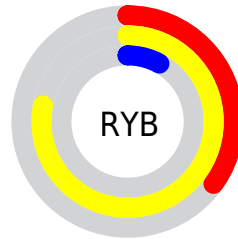

Details

The RGB color **198, 149, 21** is a dark color, and the websafe version is hex **CC9900**. The color can be described as dark washed orange. A complement of this color would be **21, 70, 198**, and the grayscale version is **150, 150, 150**.

A 20% lighter version of the original color is **255, 203, 82**, and **139, 99, 0** is the 20% darker color. If you saturate the color by 10%, you get **198, 144, 1**, and if you desaturate by 10%, it is **198, 154, 41**.

Distribution

Red (78%)

Green (58%)

Blue (8%)

Red (35%)

Yellow (78%)

Blue (8%)

Cyan (0%)