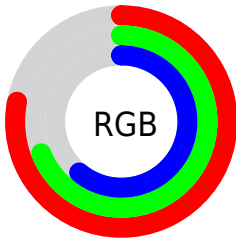

Distribution

- Red (78%)
- Green (69%)
- Blue (61%)