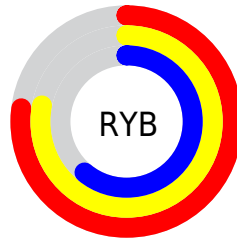

- Red (77%)
- Yellow (78%)
- Blue (61%)