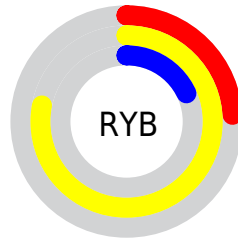

- Red (24%)
- Yellow (78%)
- Blue (18%)