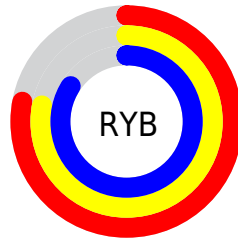

# Details

The RGB color **198, 199, 214** is a light color, and the websafe version is hex **CCCCCC**. A complement of this color would be **214, 213, 198**, and the grayscale version is **200, 200, 200**.

A 20% lighter version of the original color is 255, 255, 255, and **144, 145, 159** is the 20% darker color. If you saturate the color by 10%, you get **177, 179, 214**, and if you desaturate by 10%, it is **219, 219, 214**.

# Distribution

Red (78%)

Green (78%)

Blue (84%)

Red (78%)

Yellow (78%)

Blue (84%)

Cyan (7%)