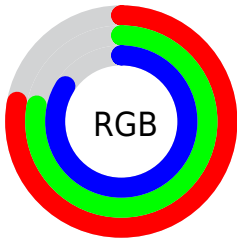

Distribution

Red (78%)

Green (78%)

Blue (84%)