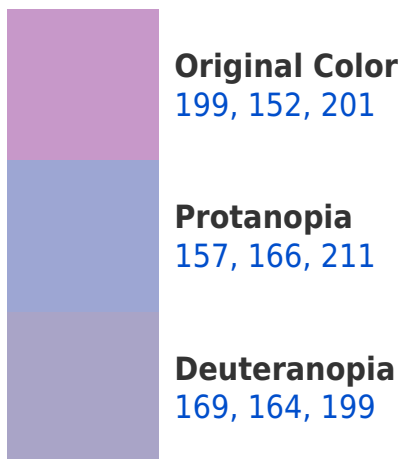

A 20% lighter version of the original color is **255, 207, 255**, and **144, 100, 147** is the 20% darker color. If you saturate the color by 10%, you get **198, 132, 201**, and if you desaturate by 10%, it is **200, 172, 201**.

Large Text (above 18pt) WCAG AAA ✓ Pass

Any Text WCAG AAA ✓ Pass

If you want to check with other color combinations, try the [Color Contrast Checker](#).

RGB 199, 152, 201 Background

This preview shows how black text looks on a background with the RGB color 199, 152, 201.

This preview shows how white text looks on a background with the RGB color 199, 152, 201.

Color Blindness Simulation

Color vision deficiency is a very complex topic, and I could not describe the different causes any better than Wikipedia does, so if you want to learn more, you should check out their [article about color blindness](#).

Dichromacy

Tritanopia
195, 158, 170

Trichromacy

Original Color
199, 152, 201

Protanomaly
172, 161, 207

Deuteranomaly
180, 160, 200

Tritanomaly
196, 156, 181

Monochromacy