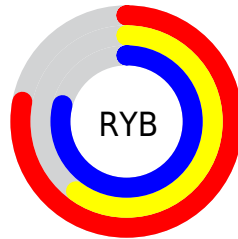

Details

The RGB color **199, 152, 201** is a light color, and the websafe version is hex **CC99CC**. A complement of this color would be **154, 201, 152**, and the grayscale version is **171, 171, 171**.

A 20% lighter version of the original color is **255, 207, 255**, and **144, 100, 147** is the 20% darker color. If you saturate the color by 10%, you get **198, 132, 201**, and if you desaturate by 10%, it is **200, 172, 201**.

Distribution

Red (78%)

Green (60%)

Blue (79%)

Red (78%)

Yellow (60%)

Blue (79%)

Cyan (1%)