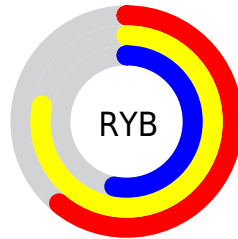

Details

The RGB color **199, 183, 135** is a light color, and the websafe version is hex **C9C999**. A complement of this color would be **135, 151, 199**, and the grayscale version is **183, 183, 183**.

A 20% lighter version of the original color is **255, 239, 189**, and **144, 130, 85** is the 20% darker color. If you saturate the color by 10%, you get **199, 178, 115**, and if you desaturate by 10%, it is **199, 188, 155**.

Distribution

Red (78%)

Green (72%)

Blue (53%)

Red (61%)

Yellow (78%)

Blue (53%)

Cyan (0%)