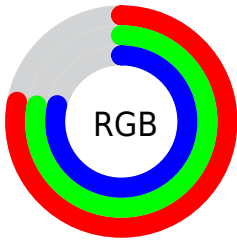

Distribution

- Red (78%)
- Green (78%)
- Blue (79%)