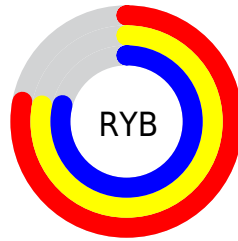

- Red (78%)
- Yellow (78%)
- Blue (79%)