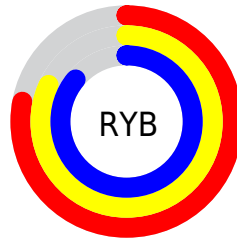

- Red (78%)
- Yellow (82%)
- Blue (86%)