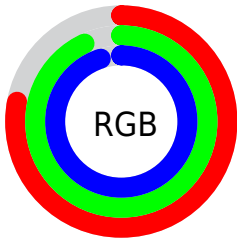

Distribution

- Red (78%)
- Green (93%)
- Blue (95%)