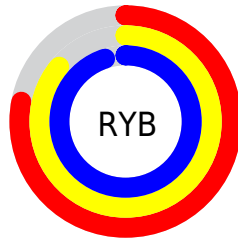

- Red (78%)
- Yellow (86%)
- Blue (95%)