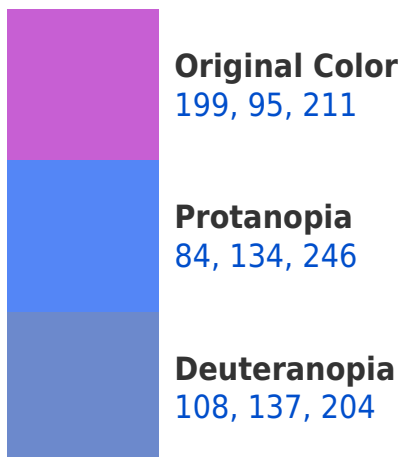

# Black Background

This preview shows how the RGB color 199, 95, 211 looks on a black background.

## RGB 199, 95, 211 Background

This preview shows how black text looks on a background with the RGB color 199, 95, 211.

This preview shows how white text looks on a background with the RGB color 199, 95, 211.

## Dichromacy

**Tritanopia**  
188, 117, 126

# Trichromacy

**Original Color**  
199, 95, 211

**Protanomaly**  
126, 120, 233

**Deuteranomaly**  
141, 122, 207

**Tritanomaly**  
192, 109, 157