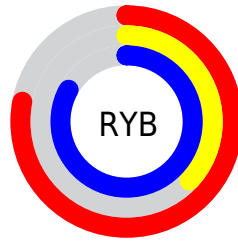

Red (78%)

Yellow (37%)

Blue (83%)