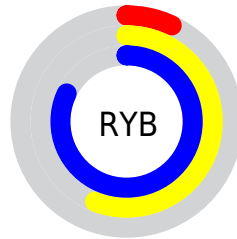

- Red (7%)
- Yellow (56%)
- Blue (82%)