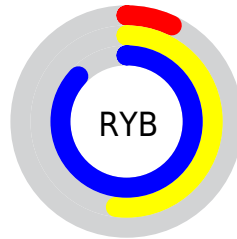

- Red (7%)
- Yellow (52%)
- Blue (87%)