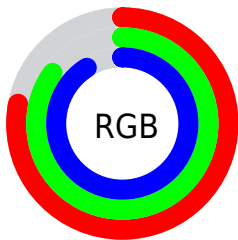

Distribution

- Red (78%)
- Green (85%)
- Blue (91%)