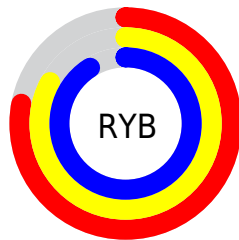

- Red (78%)
- Yellow (83%)
- Blue (91%)