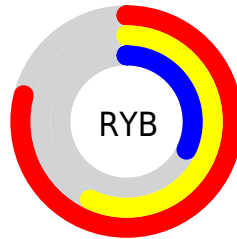

## Conversions Part 2

<b>Format</b>	<b>Color</b>
<a href="#">RYB</a>	201, 146, 81
Decimal	13204305
CIELab	59.14, 26.32, 35.54
CIELCh	59, 44.223, 53.471
Yxy	27.1775, 0.4590, 0.3820
Android (android.graphics.Color)	4291394385 (0xFFC97B51)
YUV	141.5340, -29.8433, 52.1517
Hunter-Lab	52.1320, 20.5814, 23.6304

# Details

The RGB color **201, 123, 81** is a dark color, and the websafe version is hex **CC9966**. The color can be described as middle muted orange. A complement of this color would be **81, 159, 201**, and the grayscale version is **142, 142, 142**.

A 20% lighter version of the original color is **255, 176, 131**, and **143, 73, 34** is the 20% darker color. If you saturate the color by 10%, you get **201, 110, 61**, and if you desaturate by 10%, it is **201, 136, 101**.

# Distribution

Red (79%)

Green (48%)

Blue (32%)

Red (79%)

Yellow (57%)

Blue (32%)

Cyan (0%)