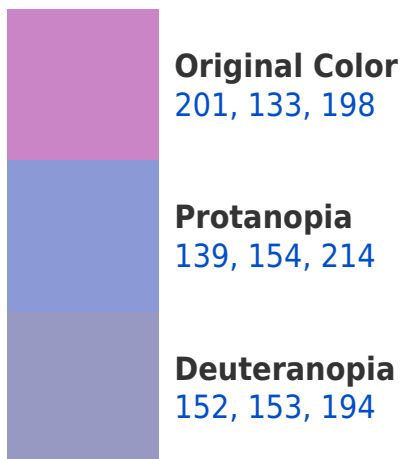

A 20% lighter version of the original color is **255, 187, 255**, and **146, 82, 144** is the 20% darker color. If you saturate the color by 10%, you get **201, 113, 197**, and if you desaturate by 10%, it is **201, 153, 199**.

133, 201, 169

99, 90, 99

163, 0, 156

36, 0, 34

Previews

White Background

This preview shows how the RGB color 201, 133, 198 looks on a white background.

Color Contrast Check

RGB 201, 133, 198 Background

This preview shows how black text looks on a background with the RGB color 201, 133, 198.

This preview shows how white text looks on a background with the RGB color 201, 133, 198.

Dichromacy

Tritanopia
195, 142, 153

Trichromacy

Original Color

201, 133, 198

Protanomaly

162, 146, 208

Deuteranomaly