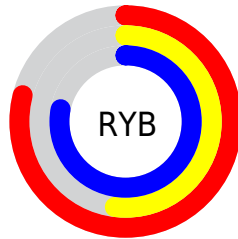

- Red (79%)
- Yellow (52%)
- Blue (78%)